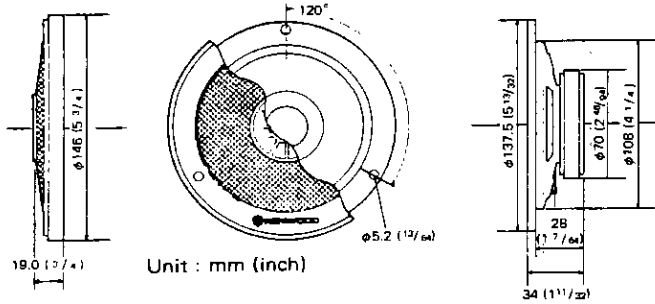

KFC-121

KFC-121 SPECIFICATION

SYSTEM: DUAL CONE
SPEAKER: 5INCH, 4.3oz MAGNET
MAXIMUM INPUT: 20watts
NOMINAL IMPEDANCE: 4ohms
GRILLE MATERIAL: SUPER HEATPROOF RESIN
INSULATED CORD: 4m (13.1 feet)
WEIGHT PER SPEAKER: 480g (1lbs 1oz)
GROSS WEIGHT: 1.4kg (3lbs 1oz)

KFC-121

KFC-121 PARTS LIST

Ref. No.	Parts No.	Description	Re- marks
-	B06-0127-08	Front grille	
-	B50-3570-00	Instruction manual	
-	E30-1031-08	Speaker cord (RED)	
-	E30-1032-08	Speaker cord (BLUE)	
-	H01-3671-08	Carton box	
-	H10-2022-08	Fixture	
-	N99-0583-08	Screw set	
-	T07-0104-08	Speaker	